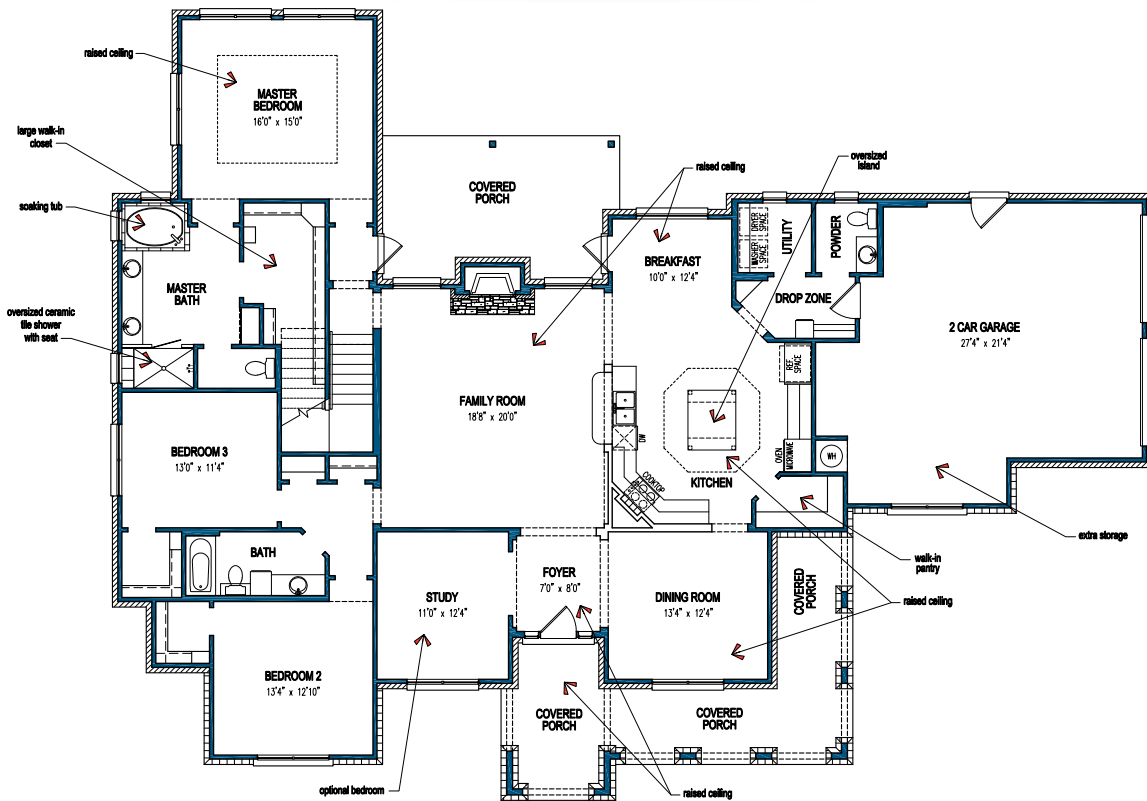

HILLSBORO

Elevation

2,636 Sq. Ft.
3 Bedrooms | 2 Full 1 Half Bathrooms

Change this plan any way you want.
Move a wall, add a room — **Just ask!**

www.TilsonHomes.com

Angleton
800-275-0261

Bryan
800-275-8576

Houston
800-683-5171

McKinney
800-291-6812

San Marcos
800-929-2458

Weatherford
800-807-8093

Boerne
800-929-4663

Georgetown
888-816-2997

Katy
866-846-4443

Midlothian
855-243-4583

Spring
888-540-6710