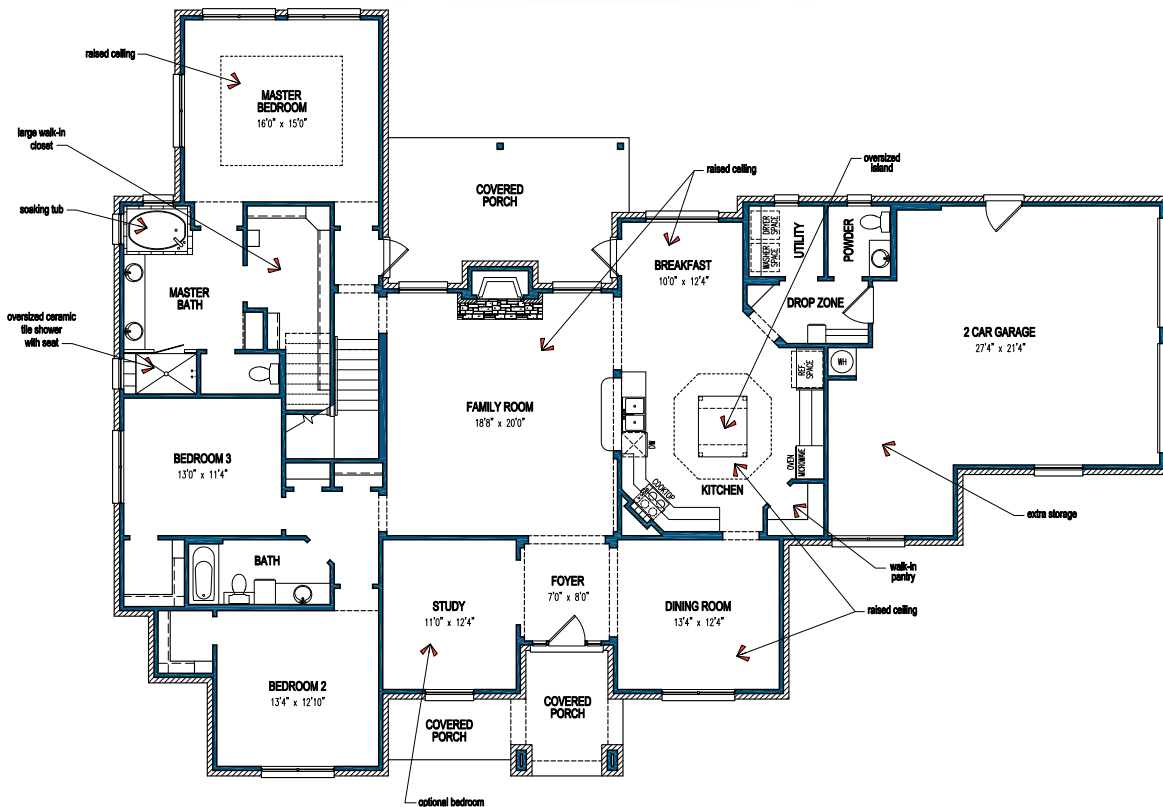

HILLSBORO

Elevation

2,616 Sq. Ft.
3 Bedrooms | 2 Full 2 Half Bathrooms

Change this plan any way you want.
Move a wall, add a room — **Just ask!**

www.TilsonHomes.com

Angleton
800-275-0261

Bryan
800-275-8576

Houston
800-683-5171

McKinney
800-291-6812

San Marcos
800-929-2458

Weatherford
800-807-8093

Boerne
800-929-4663

Georgetown
888-816-2997

Katy
866-846-4443

Midlothian
855-243-4583

Spring
888-540-6710